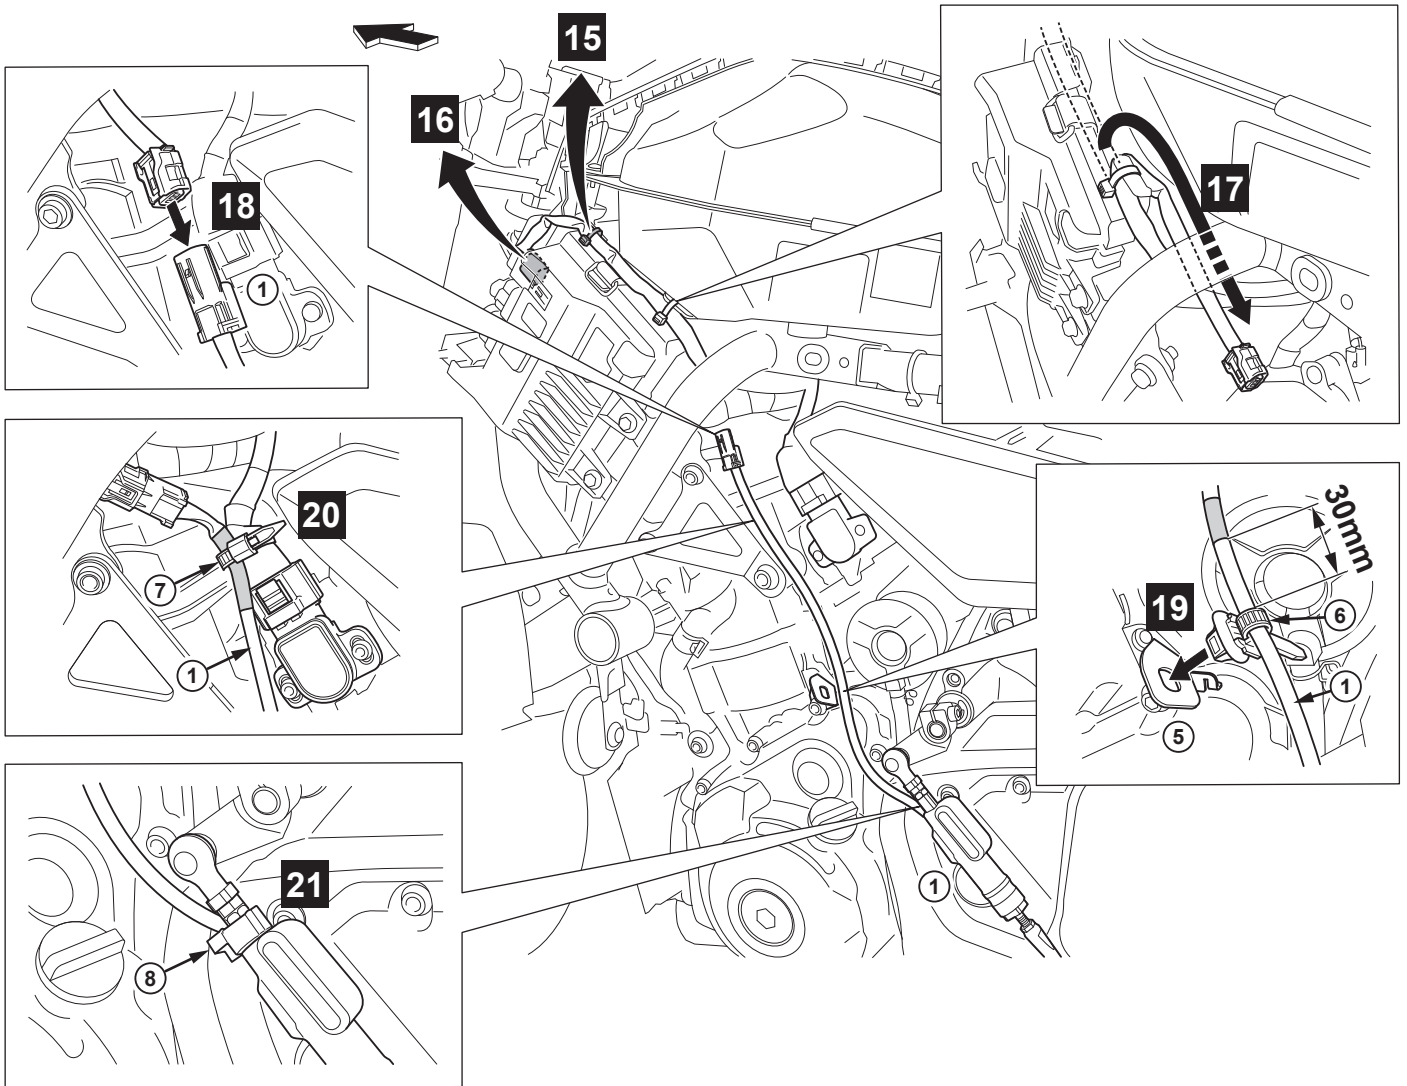

MT-07 Quick Shift Kit

BLW-181A0-**

Posnr.	QTY		Posnr.	QTY	
①	1		⑤	1	
②	1		⑥	1	
③	1		⑦	1	
④	1	M6	⑧	1	

<p>Easy, suitable for novice with little experience</p>	<p>Fairly easy, suitable for beginner with some experience</p>	<p>Fairly difficult, suitable for competent DIY mechanic</p>	<p>Difficult, suitable for experienced DIY mechanic</p>	<p>Very difficult, suitable for expert DIY or professional</p>
--	---	---	--	---

MT-07 Quick Shift Kit

MT-07 Quick Shift Kit

10 seconds

Quick shifter usability	Indicator
Upshifting Downshifting OK	▲ QS ▼
Upshifting OK	▲ QS ▼
Downshifting OK	▲ QS ▼
Quick shifter cannot be used	▲ QS ▼
Quick shifter turned off	▲ QS ▼