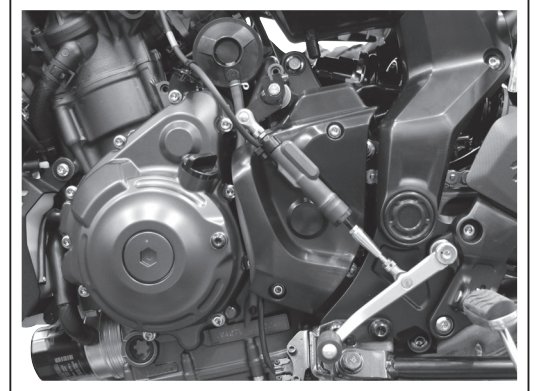

MT-07 Quick Shift Kit

BLW-181A0-**

Posnr.	QTY		Posnr.	QTY	
①	1		⑤	1	
②	1		⑥	1	
③	1		⑦	1	
④	1	M6	⑧	1	

<p>Easy, suitable for novice with little experience</p>	<p>Fairly easy, suitable for beginner with some experience</p>	<p>Fairly difficult, suitable for competent DIY mechanic</p>	<p>Difficult, suitable for experienced DIY mechanic</p>	<p>Very difficult, suitable for expert DIY or professional</p>
--	---	---	--	---

MT-07 Quick Shift Kit

MT-07 Quick Shift Kit

10 seconds

Quick shifter usability	Indicator
Upshifting Downshifting OK	▲ QS ▼
Upshifting OK	▲ QS ▼
Downshifting OK	▲ QS ▼
Quick shifter cannot be used	▲ QS ▼
Quick shifter turned off	▲ QS ▼