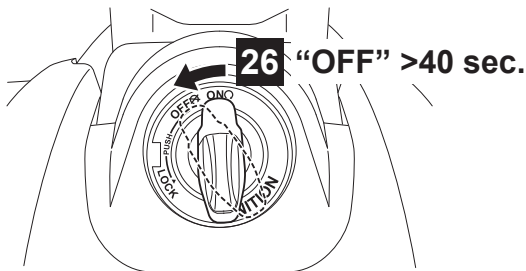

MT-07 Quick Shift Kit

BLW-181A0-**

Posnr.	QTY		Posnr.	QTY	
①	1		⑤	1	
②	1		⑥	1	
③	1		⑦	1	
④	1	M6	⑧	1	

<p>Easy, suitable for novice with little experience</p>	<p>Fairly easy, suitable for beginner with some experience</p>	<p>Fairly difficult, suitable for competent DIY mechanic</p>	<p>Difficult, suitable for experienced DIY mechanic</p>	<p>Very difficult, suitable for expert DIY or professional</p>
--	---	---	--	---

MT-07 Quick Shift Kit

MT-07 Quick Shift Kit

10 seconds

Quick shifter usability	Indicator
Upshifting Downshifting OK	▲ QS ▼
Upshifting OK	▲ QS ▼
Downshifting OK	▲ QS ▼
Quick shifter cannot be used	▲ QS ▼
Quick shifter turned off	▲ QS ▼