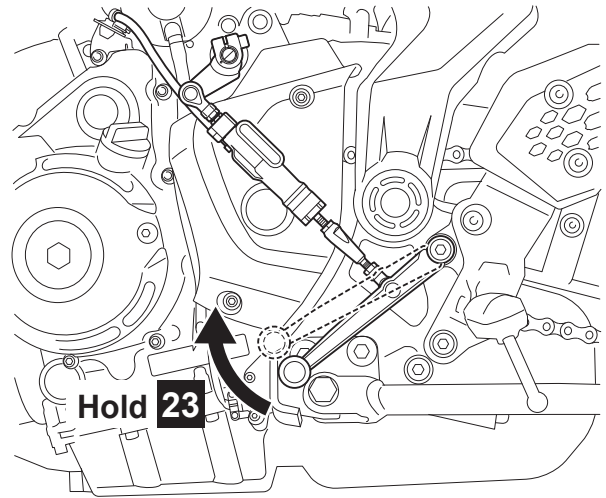

MT-07 Quick Shift Kit

BLW-181A0-**

Posnr.	QTY		Posnr.	QTY	
①	1		⑤	1	
②	1		⑥	1	
③	1		⑦	1	
④	1	M6	⑧	1	

<p>Easy, suitable for novice with little experience</p>	<p>Fairly easy, suitable for beginner with some experience</p>	<p>Fairly difficult, suitable for competent DIY mechanic</p>	<p>Difficult, suitable for experienced DIY mechanic</p>	<p>Very difficult, suitable for expert DIY or professional</p>
--	---	---	--	---

MT-07 Quick Shift Kit

MT-07 Quick Shift Kit

10 seconds

Quick shifter usability	Indicator
Upshifting Downshifting OK	▲ QS ▼
Upshifting OK	▲ QS ▼
Downshifting OK	▲ QS ▼
Quick shifter cannot be used	▲ QS ▼
Quick shifter turned off	▲ QS ▼