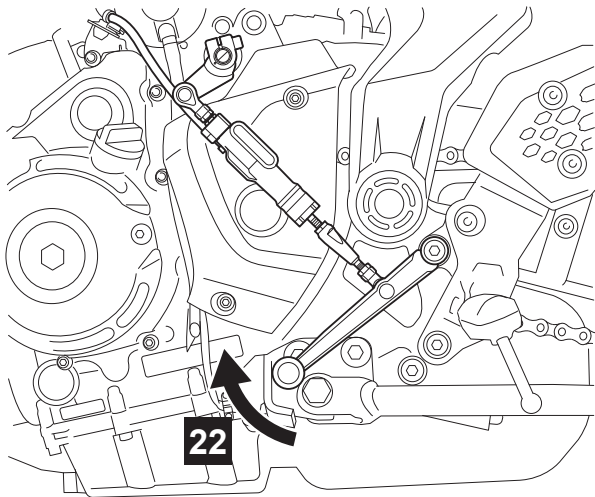

MT-07 Quick Shift Kit

BLW-181A0-**

Posnr.	QTY		Posnr.	QTY	
①	1		⑤	1	
②	1		⑥	1	
③	1		⑦	1	
④	1	M6	⑧	1	

<p>Easy, suitable for novice with little experience</p>	<p>Fairly easy, suitable for beginner with some experience</p>	<p>Fairly difficult, suitable for competent DIY mechanic</p>	<p>Difficult, suitable for experienced DIY mechanic</p>	<p>Very difficult, suitable for expert DIY or professional</p>
--	---	---	--	---

MT-07 Quick Shift Kit

MT-07 Quick Shift Kit

10 seconds

Quick shifter usability	Indicator
Upshifting Downshifting OK	▲ QS ▼
Upshifting OK	▲ QS ▼
Downshifting OK	▲ QS ▼
Quick shifter cannot be used	▲ QS ▼
Quick shifter turned off	▲ QS ▼