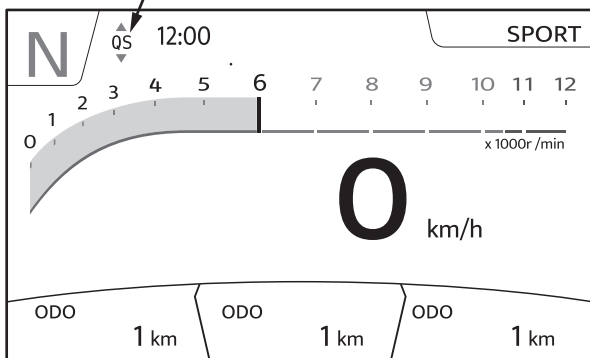

MT-07 Quick Shift Kit

BLW-181A0-**

Posnr.	QTY		Posnr.	QTY	
①	1		⑤	1	
②	1		⑥	1	
③	1		⑦	1	
④	1	M6	⑧	1	

<p>Easy, suitable for novice with little experience</p>	<p>Fairly easy, suitable for beginner with some experience</p>	<p>Fairly difficult, suitable for competent DIY mechanic</p>	<p>Difficult, suitable for experienced DIY mechanic</p>	<p>Very difficult, suitable for expert DIY or professional</p>
--	---	---	--	---

MT-07 Quick Shift Kit

MT-07 Quick Shift Kit

10 seconds

Quick shifter usability	Indicator
Upshifting Downshifting OK	▲ QS ▼
Upshifting OK	▲ QS ▼
Downshifting OK	▲ QS ▼
Quick shifter cannot be used	▲ QS ▼
Quick shifter turned off	▲ QS ▼