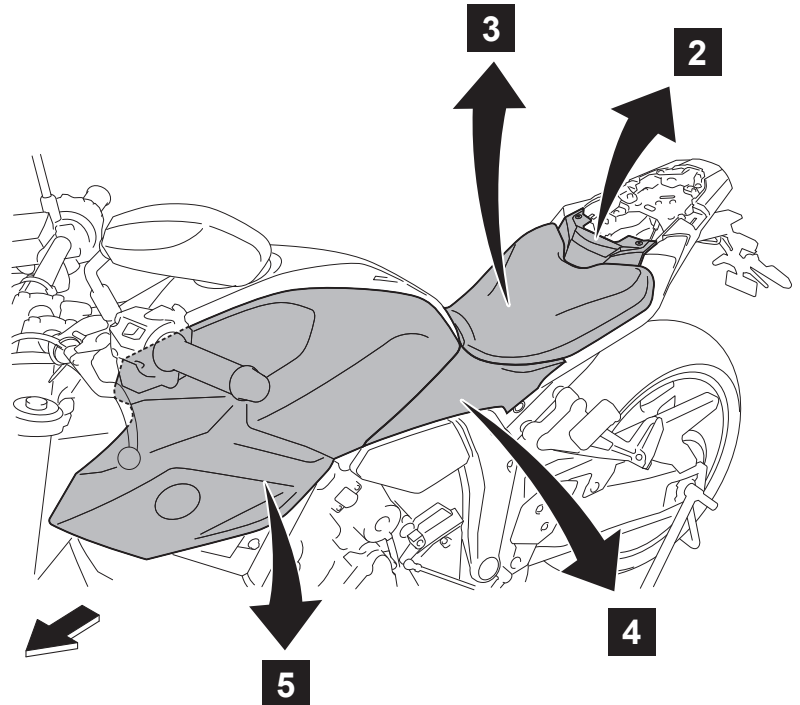

MT-07 Quick Shift Kit

BLW-181A0-**

Posnr.	QTY		Posnr.	QTY	
①	1		⑤	1	
②	1		⑥	1	
③	1		⑦	1	
④	1	M6	⑧	1	

<p>Easy, suitable for novice with little experience</p>	<p>Fairly easy, suitable for beginner with some experience</p>	<p>Fairly difficult, suitable for competent DIY mechanic</p>	<p>Difficult, suitable for experienced DIY mechanic</p>	<p>Very difficult, suitable for expert DIY or professional</p>
--	---	---	--	---

MT-07 Quick Shift Kit

MT-07 Quick Shift Kit

10 seconds

Quick shifter usability	Indicator
Upshifting Downshifting OK	▲ QS ▼
Upshifting OK	▲ QS ▼
Downshifting OK	▲ QS ▼
Quick shifter cannot be used	▲ QS ▼
Quick shifter turned off	▲ QS ▼