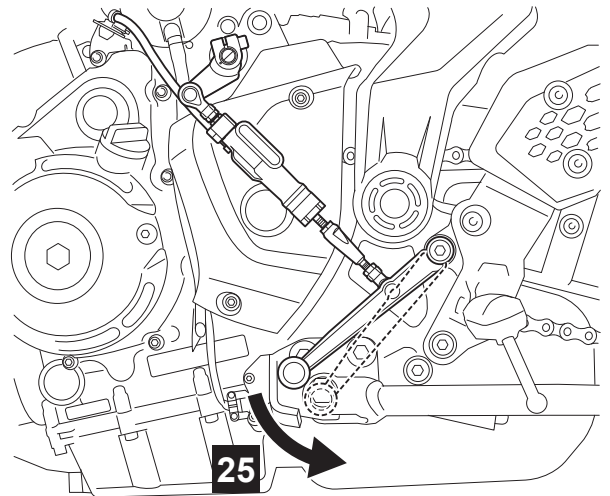

MT-07 Quick Shift Kit

BLW-181A0-**

Posnr.	QTY		Posnr.	QTY	
①	1		⑤	1	
②	1		⑥	1	
③	1		⑦	1	
④	1	M6	⑧	1	

<p>Easy, suitable for novice with little experience</p>	<p>Fairly easy, suitable for beginner with some experience</p>	<p>Fairly difficult, suitable for competent DIY mechanic</p>	<p>Difficult, suitable for experienced DIY mechanic</p>	<p>Very difficult, suitable for expert DIY or professional</p>
--	---	---	--	---

MT-07 Quick Shift Kit

MT-07 Quick Shift Kit

10 seconds

Quick shifter usability	Indicator
Upshifting Downshifting OK	▲ QS ▼
Upshifting OK	▲ QS ▼
Downshifting OK	▲ QS ▼
Quick shifter cannot be used	▲ QS ▼
Quick shifter turned off	▲ QS ▼