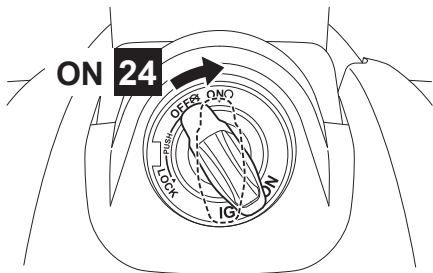

MT-07 Quick Shift Kit

BLW-181A0-**

Posnr.	QTY		Posnr.	QTY	
①	1		⑤	1	
②	1		⑥	1	
③	1		⑦	1	
④	1	M6	⑧	1	

<p>Easy, suitable for novice with little experience</p>	<p>Fairly easy, suitable for beginner with some experience</p>	<p>Fairly difficult, suitable for competent DIY mechanic</p>	<p>Difficult, suitable for experienced DIY mechanic</p>	<p>Very difficult, suitable for expert DIY or professional</p>
--	---	---	--	---

MT-07 Quick Shift Kit

MT-07 Quick Shift Kit

10 seconds

Quick shifter usability	Indicator
Upshifting Downshifting OK	▲ QS ▼
Upshifting OK	▲ QS ▼
Downshifting OK	▲ QS ▼
Quick shifter cannot be used	▲ QS ▼
Quick shifter turned off	▲ QS ▼